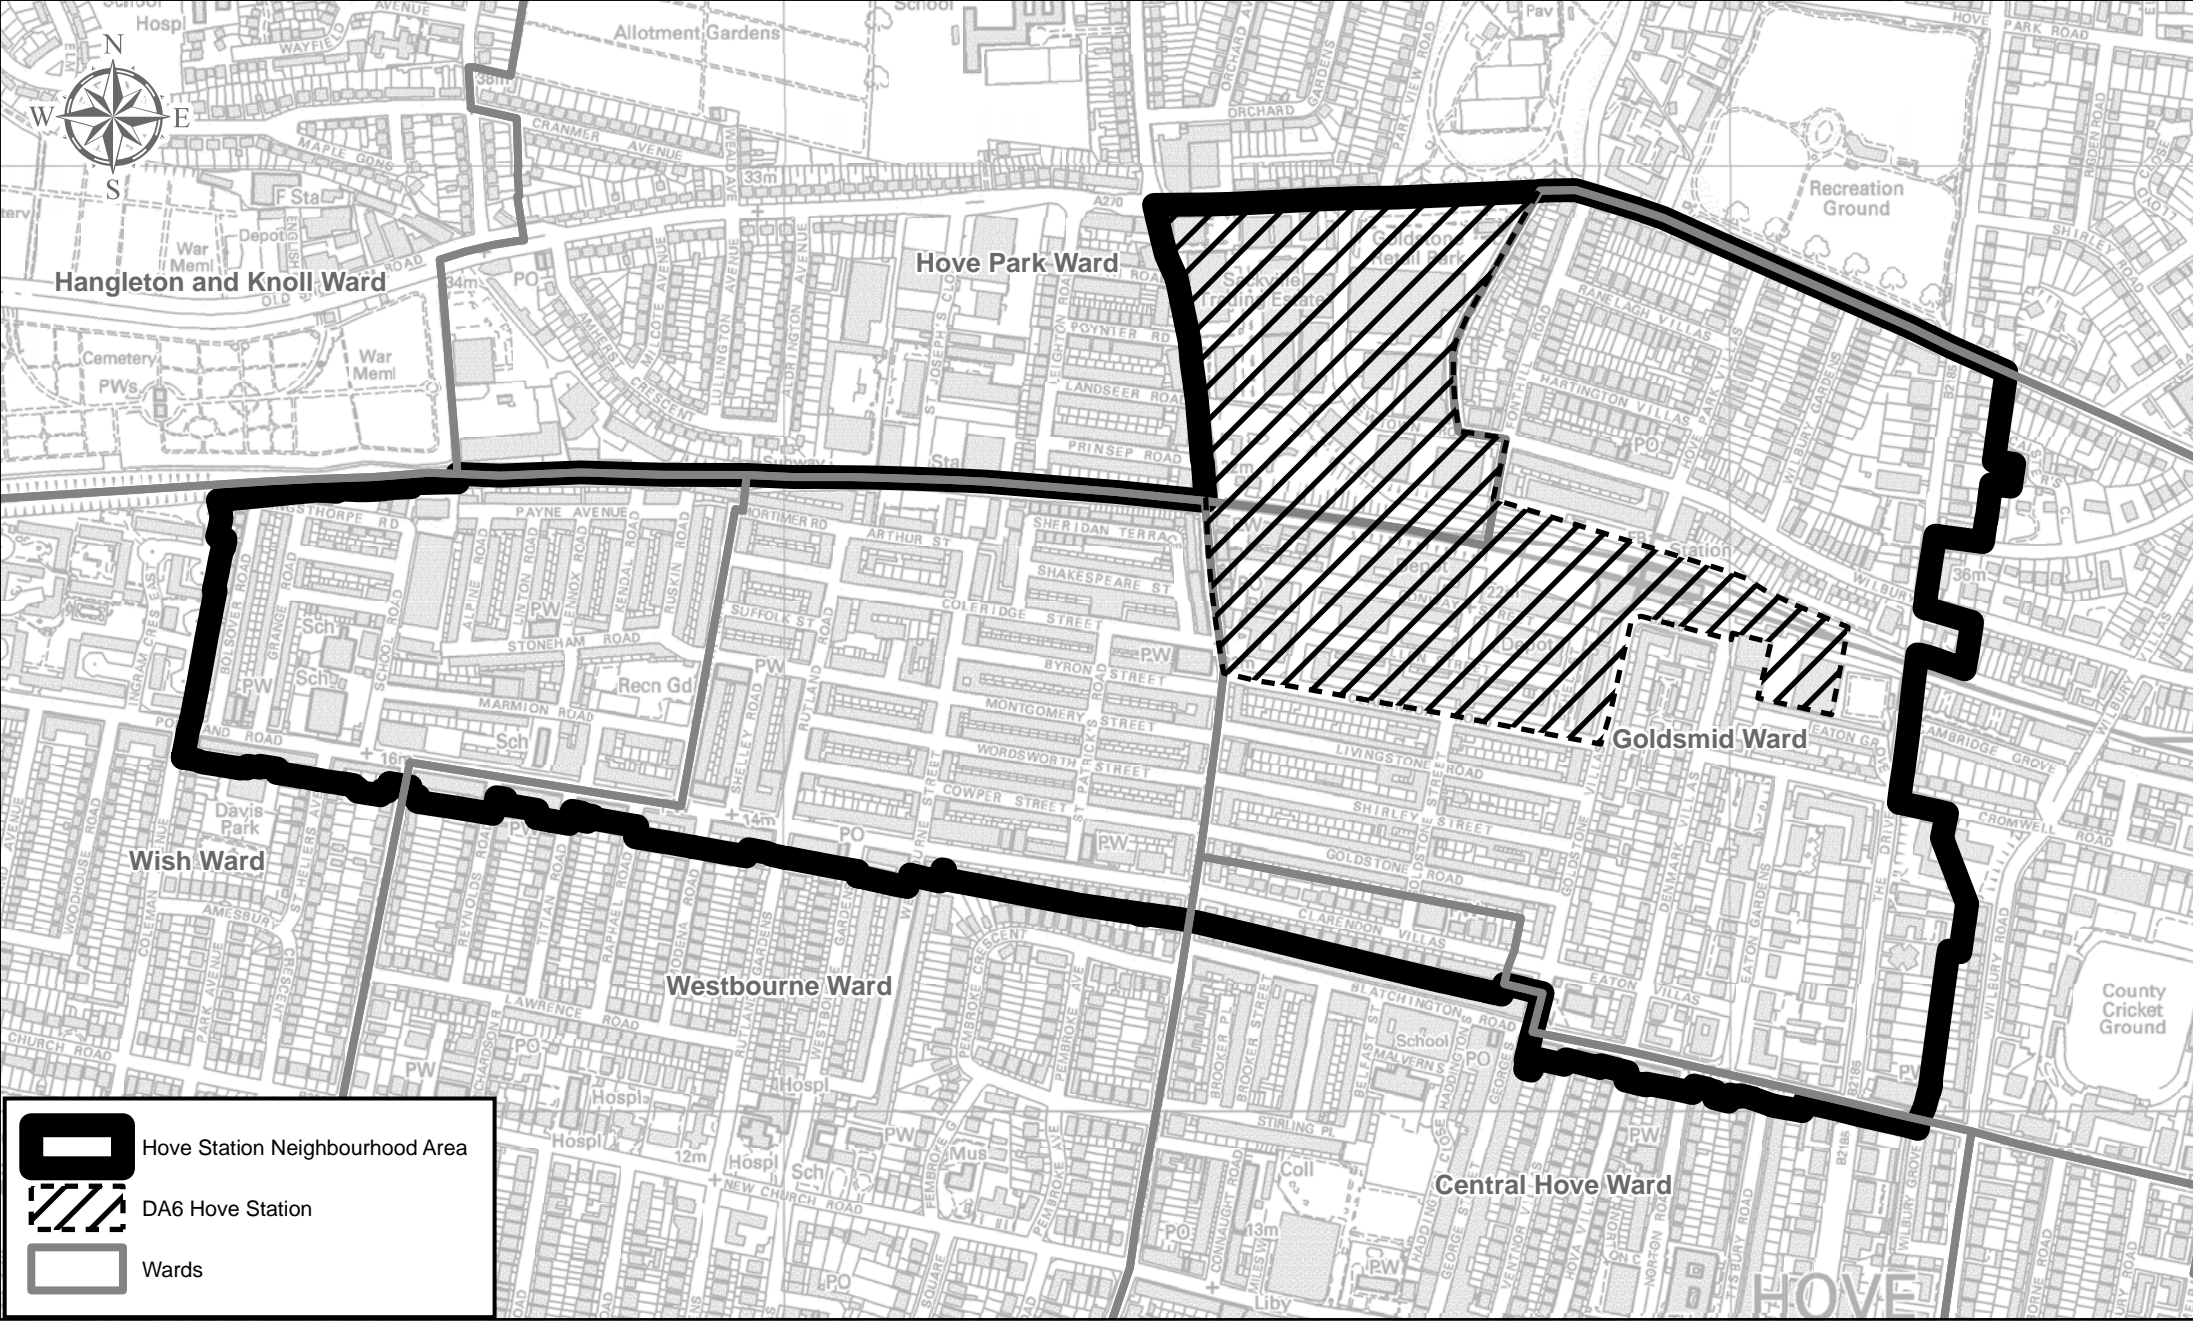

# Hove Station Neighbourhood Area – designated 18 September 2014

Scale: 1:8,000

(c) Crown Copyright. All rights reserved. Licence: 100020999, Brighton & Hove City Council. 2015. Planning & Building Control.